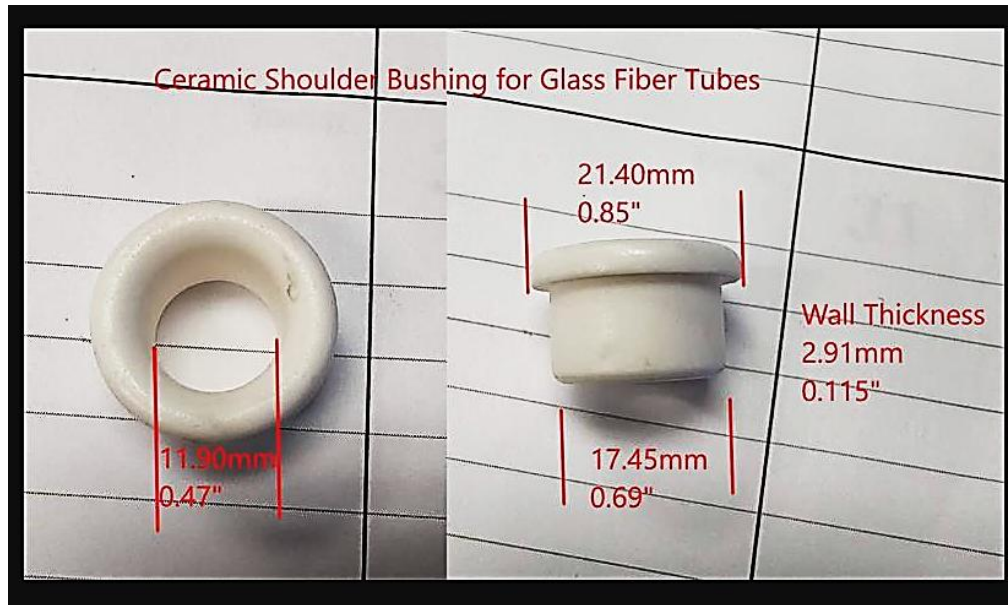

Glass Tube Ceramic Bushing

Ceramic Shoulder Bushing for Fiberglass or Carbon Fiber Tubes

Material: Ceramic - lasts 2x longer than stainless-steel

Moh Hardness Scale: 7

Offers: Lower amount of friction than metal